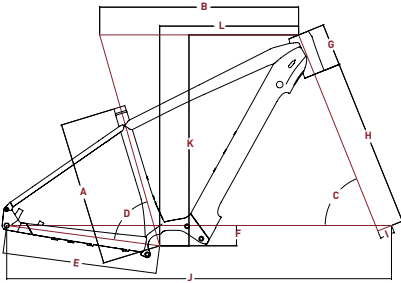

JARIFA² 6.9/6.8/6.7/6.6

WHEEL SIZE	XS	S
WHEEL DIAMETER	27.5"	27.5"
A SEAT TUBE LENGTH (MM)	360	400
B TOP TUBE LENGTH (MM)	557	574
C STEERING ANGLE (°)	68	68
D SEAT TUBE ANGLE (°)	73,5	73,5
E CHAINSTAY LENGTH (MM)	460	460
F BOTTOM BRACKET DROP (MM)	48	48
G HEAD TUBE LENGTH (MM)	115	120
H FORK CONSTRUCTION HEIGHT (MM)	495	495
I PRE-RAKED FORK (MM)	44/47	44/47
J WHEELBASE LENGTH (MM)	1102	1119
K STACK (MM)	599	604
L REACH (MM)	380	395
STEM	70	70
CRANK	170	170